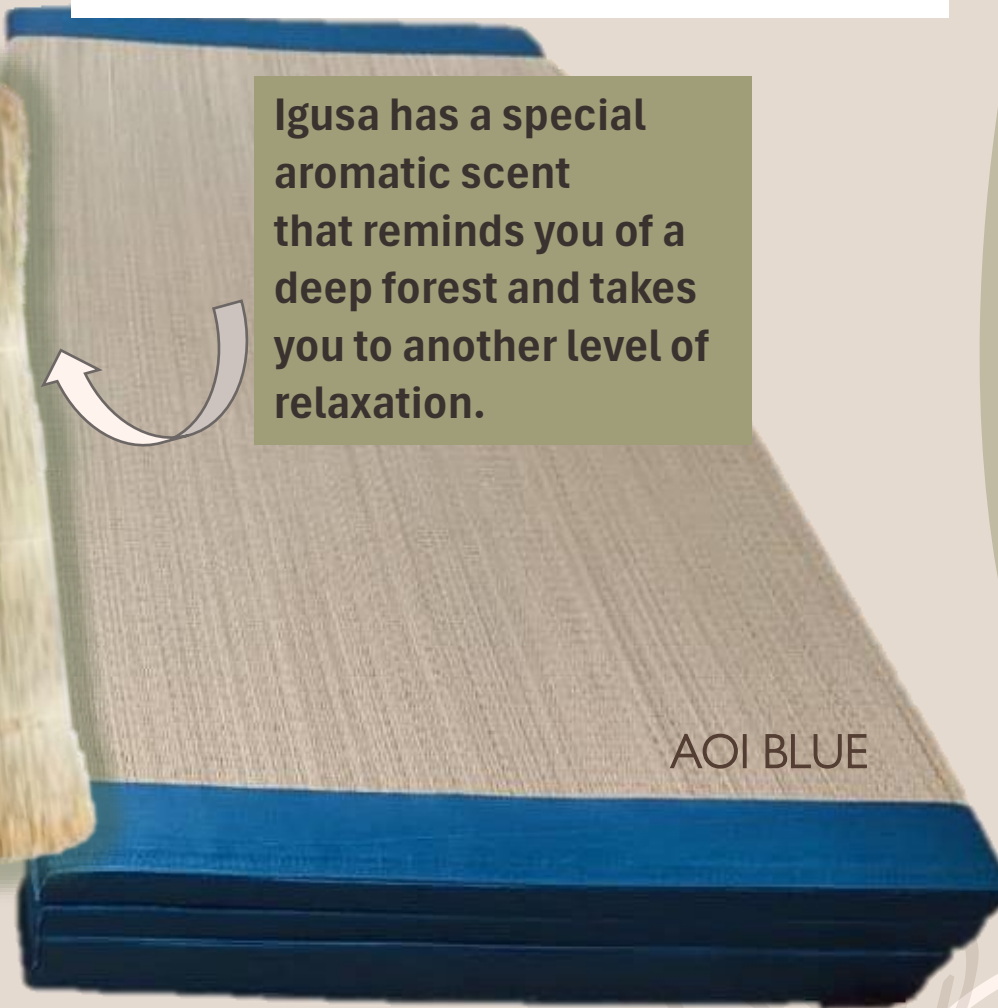

# NATURAL IGUSA FOLDABLE MAT

イグサの香りで  
ゴロゴロ寝

K  
e  
i

# 天然の調湿・消臭効果

# NATURAL IGUSA FOLDABLE MAT

Igusa has a special aromatic scent that reminds you of a deep forest and takes you to another level of relaxation.

K  
e  
i

CHA BROWN

AOI BLUE

お昼寝や少し横になりたいときに

thank you