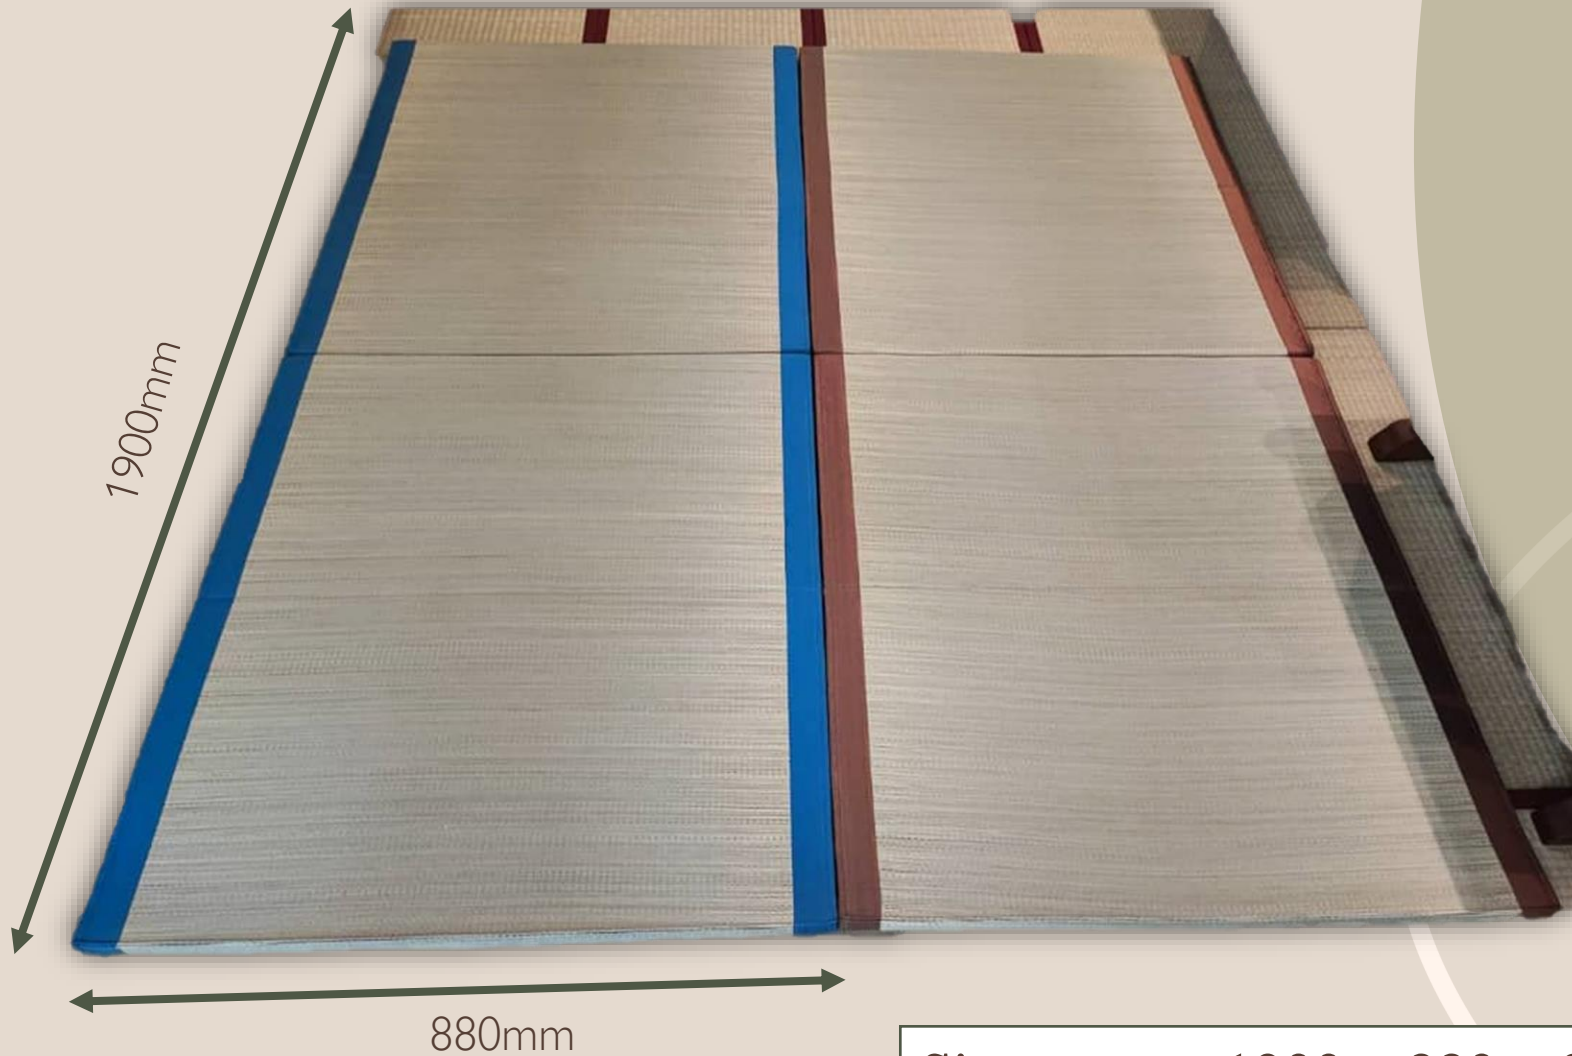

NATURAL IGUSA FOLDABLE MAT

Kei

Size : 1900 x 880 x 25mm
Weight : 7kg
Thickness : 25mm