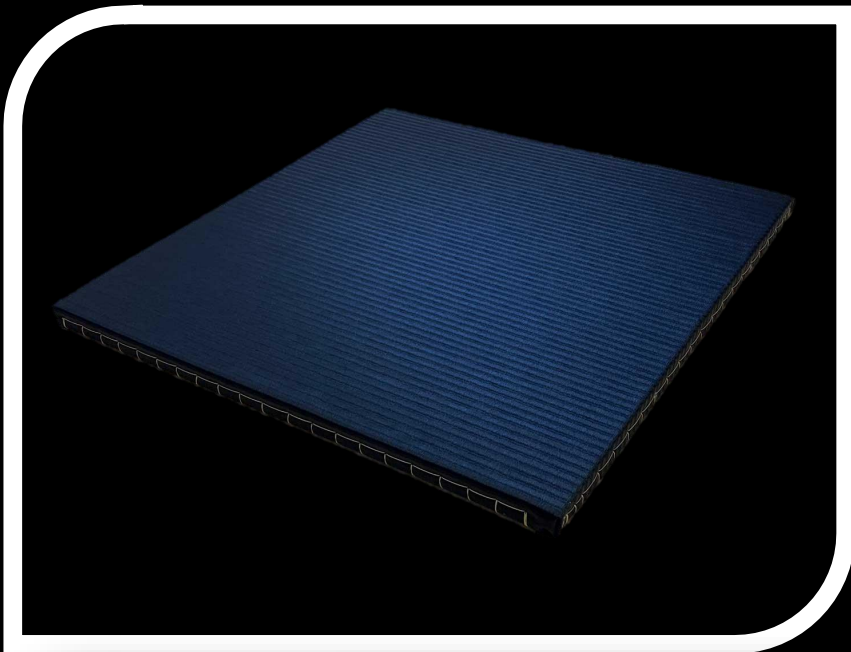

MMA (Mix Martial Art) Tatami Mat Core

Antibacterial Leather
Surface 1.2mm
抗菌畳表レザー1.2mm

ポリエチレンフォーム20mm
Polyethylene Foam20mm

Insulation Board 15mm
インシュレーションボード15mm

Polyethylene Foam 5mm
ポリエチレンフォーム 5mm

ノンスリップシート
Anti-Slip

Japanese MMA mats use a combination of high-density foam, designed with a focus on maintaining traditional aspects of Judo, providing a balance of cushioning and firmness.

They often have a specific standard for thickness and density to provide adequate protection for the high-impact throws and falls in judo.