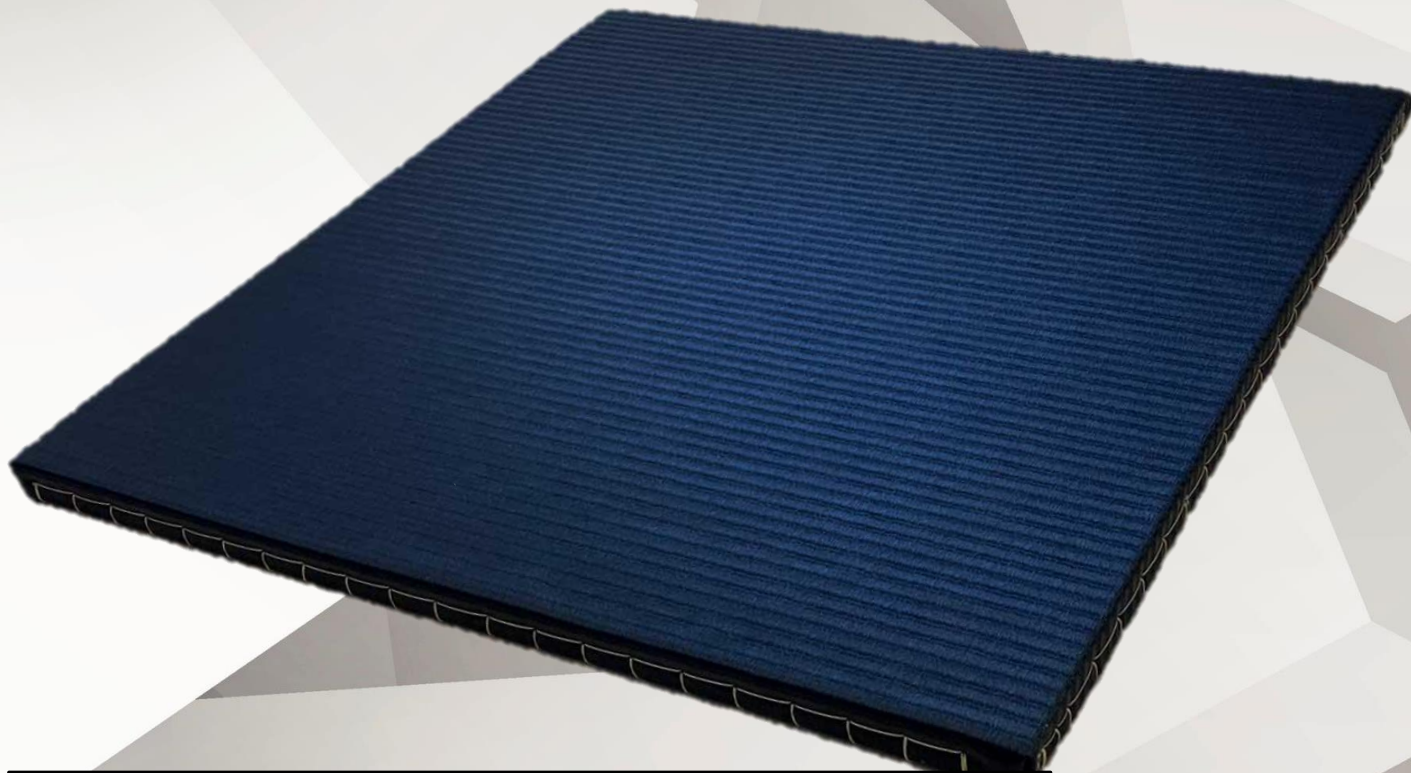

HANYO

STEP UP TO NEXT LEVEL

Ideal elasticity and
durability, authentic judo tatami

www.tatamihouse.com

MMA
Mix Martial Art
Tatami Mat

MMA格闘技畳マット

全日本柔道連盟公認畳

理想の弾力と耐久性、本格柔道畳

MMA 900MM Mix Martial Art Tatami Mat

高品質柔道マット

- ◇ SIZE : 900 x 900 x 400MM
- ◇ WEIGHT : 5.5 KG / PC
- ◇ COLOR MAT : BLACK
- ◇ BACK ANTI-SLIP
- ◇ INNER CORE : 密度は230kg / m³
- ◇ PVC LEATHER + POLYESTHYLENE FOAM + INSULATION BOARD+POLYESTHYLENE FOAM+ANTI-SLIP

MMA 1000MM Mix Martial Art Tatami Mat

高品質柔道マット

- ◇ SIZE : 1000 x 1000 x 400MM
- ◇ WEIGHT : 6-7kg KG / PC
- ◇ COLOR MAT : BLACK
- ◇ BACK ANTI-SLIP
- ◇ INNER CORE : DENSITY : 密度は230kg / m³
- ◇ PVC LEATHER + POLYESTHYLENE FOAM + INSULATION BOARD+POLYESTHYLENE FOAM+ANTI-SLIP

Japanese MMA mats use a combination of high-density foam, designed with a focus on maintaining traditional aspects of Judo, providing a balance of cushioning and firmness.

They often have a specific standard for thickness and density to provide adequate protection for the high-impact throws and falls in judo.