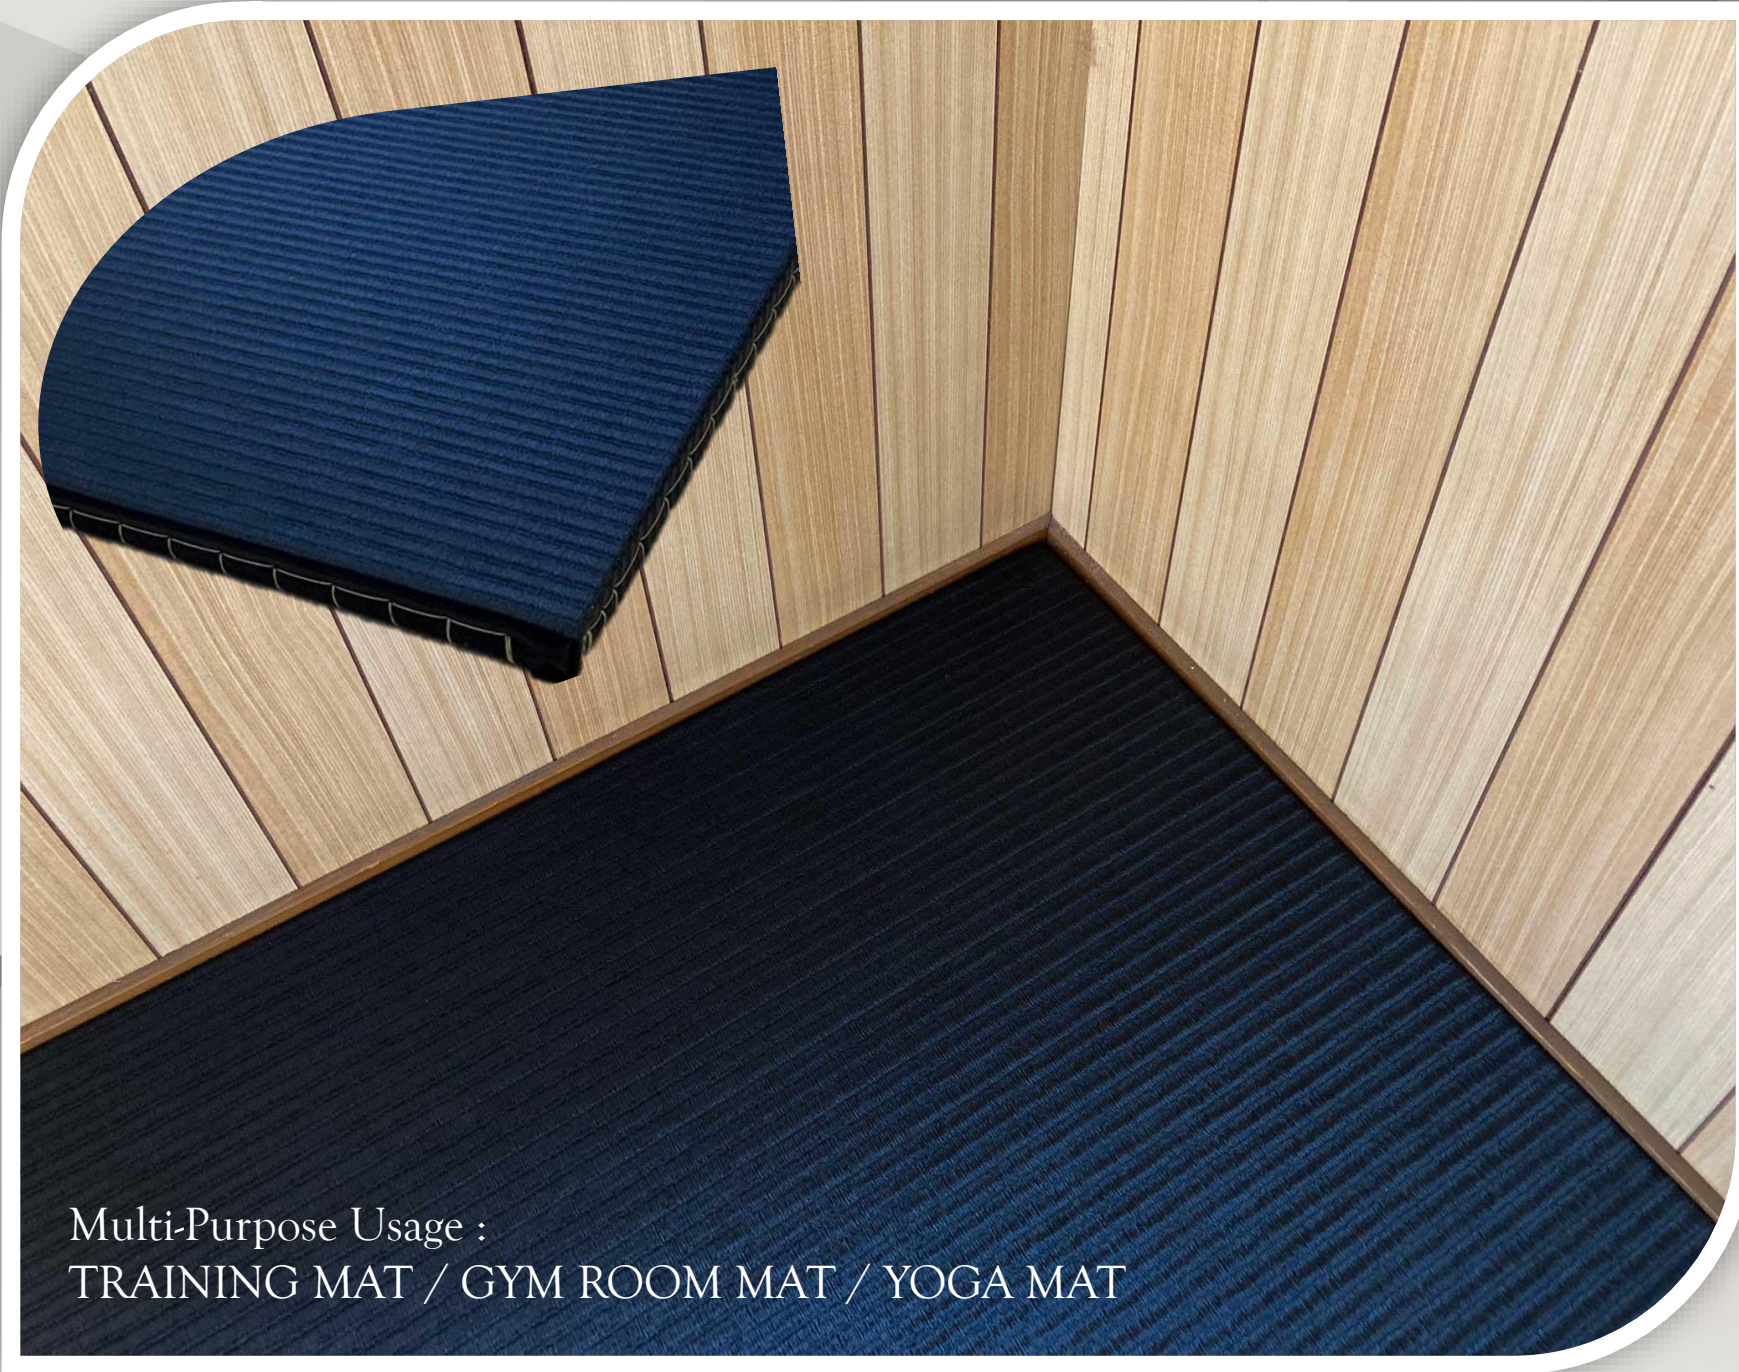

Multi-Purpose Usage :
TRAINING MAT / GYM ROOM MAT / YOGA MAT

MARTIAL ART TATAMI MAT

◇ MMA格闘技畳マット

HANYO
STEP UP TO NEXT LEVEL