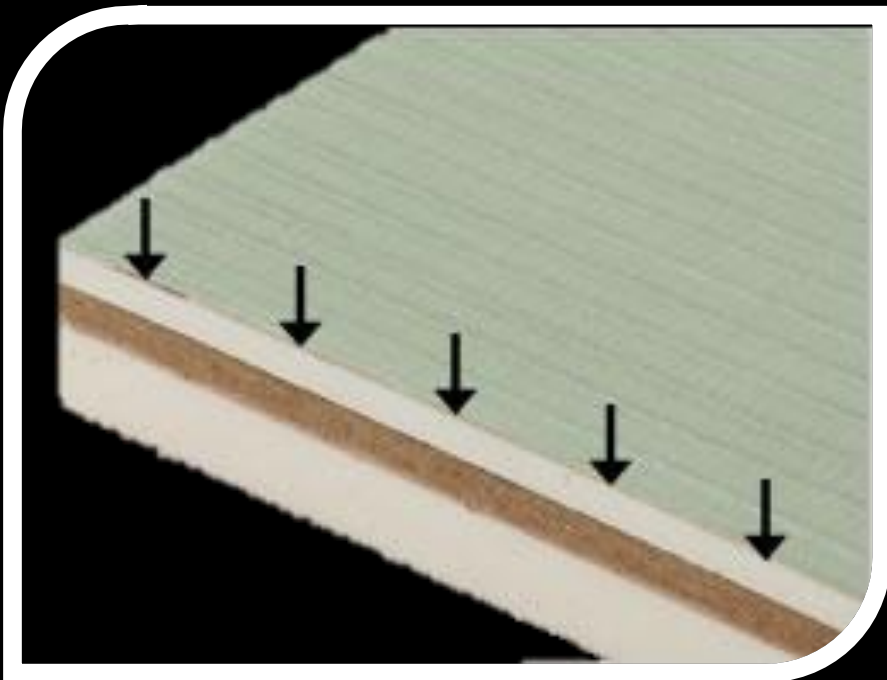

Japanese MMA mats use a combination of high-density foam, designed with a focus on maintaining traditional aspects of Judo, providing a balance of cushioning and firmness.

They often have a specific standard for thickness and density to provide adequate protection for the high-impact throws and falls in judo.

JUDO mats produced in Japan can meet the standards set by the International Judo Federation (IJF).