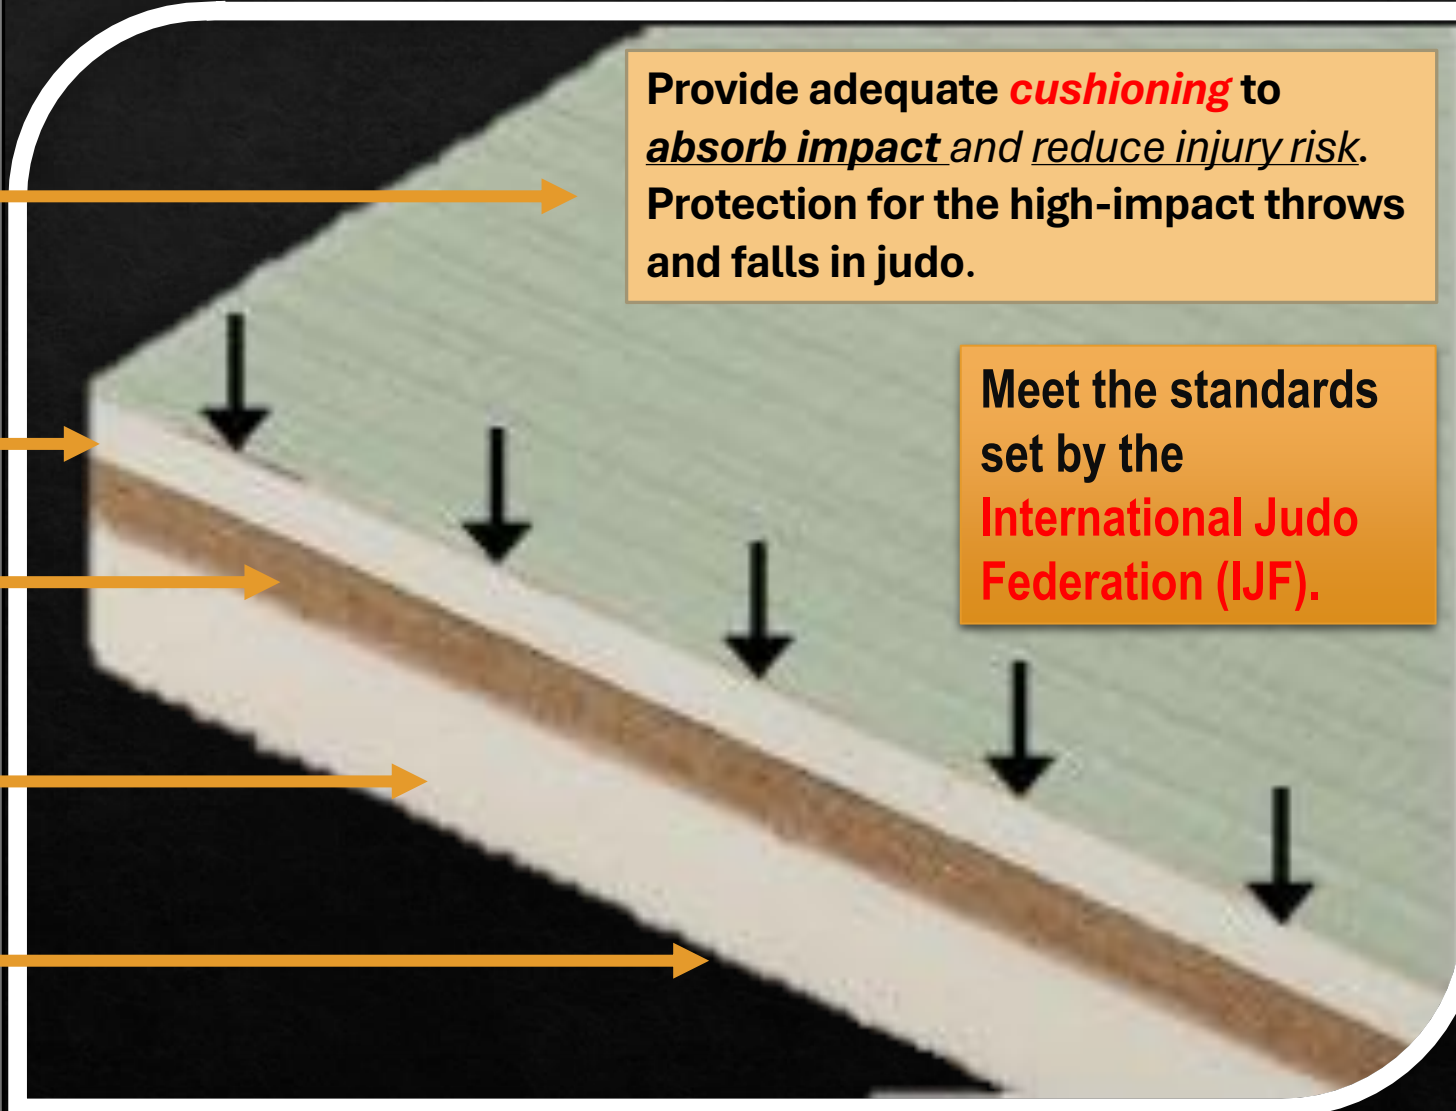

サイズ：900×900×厚40mm / 1000 x 1000 x厚40mm

重量：5.5kg/枚

裏面：すべり止めノンスリップシート

畳色：MMAブラック

畳表材質：PVC抗菌レザー（い草柄ナミシボ付）

MARTIAL ART TATAMI MAT

◇ MMA格闘技畳マット

HANYO
STEP UP TO NEXT LEVEL

MMA (Mix Martial Art) Tatami Mat Core

Antibacterial Leather
Surface 1.2mm
抗菌畳表レザー1.2mm

ポリエチレンフォーム20mm
Polyethylene Foam20mm

Insulation Board 15mm
インシュレーションボード15mm

Polyethylene Foam 5mm
ポリエチレンフォーム 5mm

ノンスリップシート
Anti-Slip

Provide adequate **cushioning** to **absorb impact** and **reduce injury risk**.
Protection for the high-impact throws and falls in judo.

Meet the standards set by the **International Judo Federation (IJF)**.

Japanese MMA mats use a combination of high-density foam, designed with a focus on maintaining traditional aspects of Judo, providing a balance of cushioning and firmness.

They often have a specific standard for thickness and density to provide adequate protection for the high-impact throws and falls in judo.